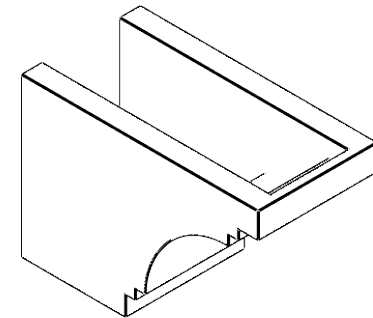

ITEM NUMBER: RFTURO06X08000X12000X008PEC00RCPR

6"W X 8"H X 12"L TIMBERTHANE ROUGH CEDAR PESCADERO FAUX WOOD OPEN RAFTER TAIL, 8"L END, PRIMED TAN

ISOMETRIC

GENERATED DATE : 03/02/2023

EKENA MILLWORK
2300 WEST MAIN ST.
CLARKSVILLE, TX 75426
TOLL FREE: 866-607-0453
WWW.EKENAMILLWORK.COM

NOTES

1. INSTALLATION TO BE COMPLETED IN ACCORDANCE WITH MANUFACTURER'S SPECIFICATIONS.
2. DRAWING MAY NOT BE TO SCALE
3. THIS DRAWING IS INTENDED FOR DESIGN AND PLANNING PURPOSES ONLY.
4. ALL INFORMATION CONTAINED HEREIN WAS CURRENT AT THE TIME OF DEVELOPMENT BUT MUST BE REVIEWED AND APPROVED BY THE PRODUCT MANUFACTURER TO BE CONSIDERED ACCURATE.
5. TIMBERTHANE ARCHITECTURAL PRODUCTS ARE MADE FROM HIGH DENSITY URETHANE AND COME FACTORY PRIMED