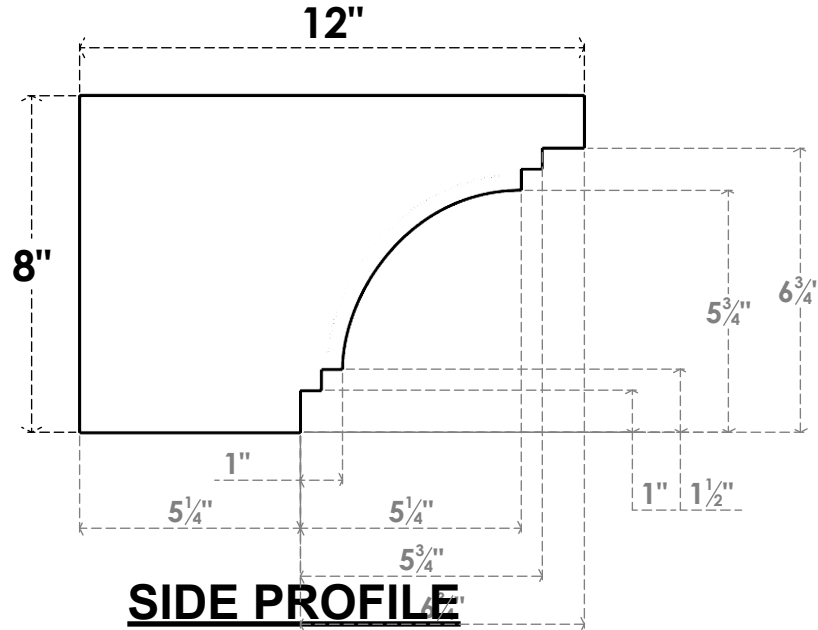

ITEM NUMBER: RFTURO06X08000X12000X008PEC00RCPR

6"W X 8"H X 12"L TIMBERTHANE ROUGH CEDAR PESCADERO FAUX WOOD OPEN RAFTER TAIL, 8"L END, PRIMED TAN

ISOMETRIC

GENERATED DATE : 03/02/2023

EKENA MILLWORK
2300 WEST MAIN ST.
CLARKSVILLE, TX 75426
TOLL FREE: 866-607-0453
WWW.EKENAMILLWORK.COM

NOTES

1. INSTALLATION TO BE COMPLETED IN ACCORDANCE WITH MANUFACTURER'S SPECIFICATIONS.
2. DRAWING MAY NOT BE TO SCALE
3. THIS DRAWING IS INTENDED FOR DESIGN AND PLANNING PURPOSES ONLY.
4. ALL INFORMATION CONTAINED HEREIN WAS CURRENT AT THE TIME OF DEVELOPMENT BUT MUST BE REVIEWED AND APPROVED BY THE PRODUCT MANUFACTURER TO BE CONSIDERED ACCURATE.
5. TIMBERTHANE ARCHITECTURAL PRODUCTS ARE MADE FROM HIGH DENSITY URETHANE AND COME FACTORY PRIMED