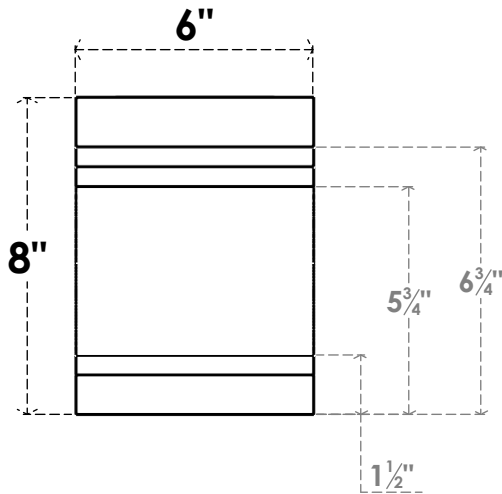

ITEM NUMBER: RFTURO06X08000X12000X008PEC00RCPR

6"W X 8"H X 12"L TIMBERTHANE ROUGH CEDAR PESCADERO FAUX WOOD OPEN RAFTER TAIL, 8"L END, PRIMED TAN

ISOMETRIC

GENERATED DATE : 03/02/2023

EKENA MILLWORK
2300 WEST MAIN ST.
CLARKSVILLE, TX 75426
TOLL FREE: 866-607-0453
WWW.EKENAMILLWORK.COM

NOTES

1. INSTALLATION TO BE COMPLETED IN ACCORDANCE WITH MANUFACTURER'S SPECIFICATIONS.
2. DRAWING MAY NOT BE TO SCALE
3. THIS DRAWING IS INTENDED FOR DESIGN AND PLANNING PURPOSES ONLY.
4. ALL INFORMATION CONTAINED HEREIN WAS CURRENT AT THE TIME OF DEVELOPMENT BUT MUST BE REVIEWED AND APPROVED BY THE PRODUCT MANUFACTURER TO BE CONSIDERED ACCURATE.
5. TIMBERTHANE ARCHITECTURAL PRODUCTS ARE MADE FROM HIGH DENSITY URETHANE AND COME FACTORY PRIMED